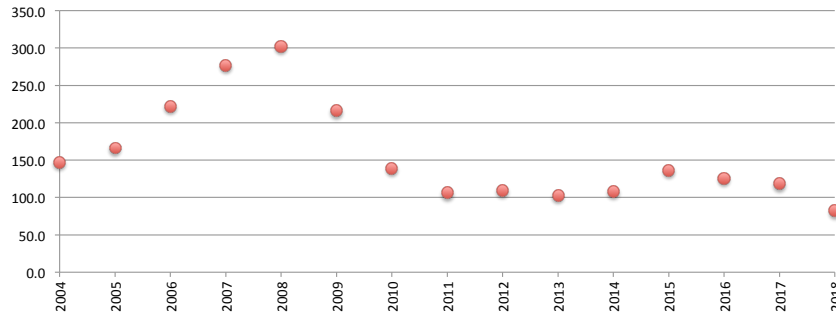

CBC Orilla Verde, NM (NMOV)
Comparison of Results from 2004-2018

	2004	2005	2006	2007	2008	2009	2010	2011	2012	2013	2014	2015	2016	2017	2018
	2004 (105th)	2005 (106th)	2006 (107th)	2007 (108th)	2008 (109th)	2009 (110th)	2010 (111th)	2011 (112th)	2012 (113th)	2013 (114th)	2014 (115th)	2015 (116th)	2016 (117th)	2017 (118th)	2018 (119th)
Individuals:	5,599	5,321	7,881	8,101	8,315	5,186	2,638	2,446	3,068	2,934	3,331	4,424	2,384	3,908	2,690
Speices:	67	63	65	70	67	62	57	48	65	63	64	73	56	63	72
							15-Year Avg	15-Year Min	15-Year Max						
							Individuals:	4548	2384	8315					
							Species:	64	48	73					
	2004 (105th)	2005 (106th)	2006 (107th)	2007 (108th)	2008 (109th)	2009 (110th)	2010 (111th)	2011 (112th)	2012 (113th)	2013 (114th)	2014 (115th)	2015 (116th)	2016 (117th)	2017 (118th)	2018 (119th)
Party Hours:	38.00	32.00	35.50	29.25	27.50	24.00	19.00	23.00	28.00	28.50	30.75	32.50	19.00	33.00	32.70
Individuals/Party Hour:	147.3	166.3	222.0	277.0	302.4	216.1	138.8	106.3	109.6	102.9	108.3	136.1	125.5	118.4	82.3
Species/Party Hour:	1.8	2.0	1.8	2.4	2.4	2.6	3.0	2.1	2.3	2.2	2.1	2.2	2.9	1.9	2.2
							15-Year Avg	15-Year Min	15-Year Max						
							Party-hours:	28.8	19.0	38.0					
							Individuals/Party-hours:	157.3	82.3	302.4					
							Species/Party-hours:	2.3	1.8	3.0					

Individuals/Party-hours

Species / Party-hour